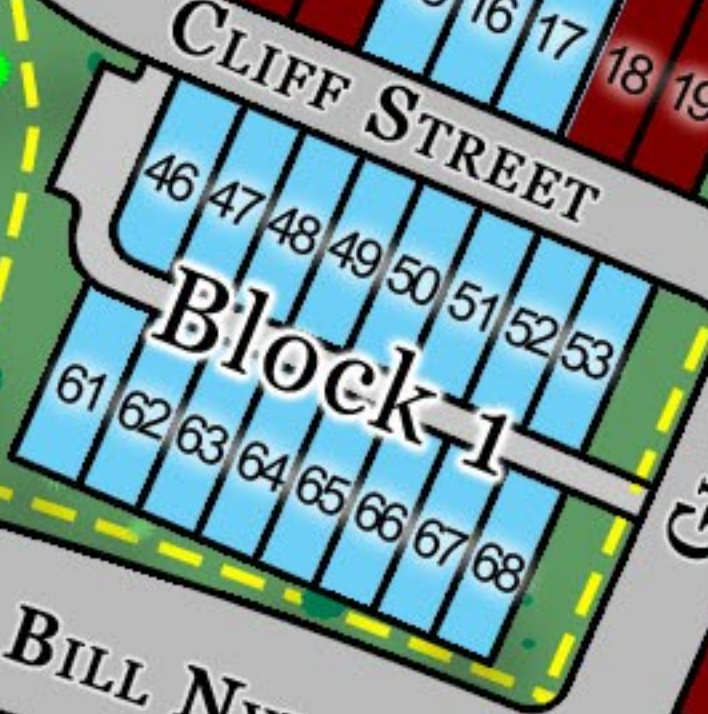

Block 1

Block 1

LITTLE MOON TRAIL

LITTLE MOON TRAIL

MORAINES STREET

MORAINES STREET

Block 2

Block 3

20
22
23
24
25
26
27
28
29
30
31

GERONIMO WAY

GLACIER STREET

PLATEAU STREET

FOREST STREET

VISTA DRIVE

Block 4

Block 5

BOBOLINK LANE

PINNACLE CT

BOBOLINK LANE

Sold

BOBOLINK LANE

Painted Horse Trl

Block 6

FOOTHILLS STREET

Block 1

CLIFF STREET

GLACIER STREET

PLATEAU STREET

FOREST STREET

CLIFF STREET

PEAK CIRCLE

HILLTOP STREET